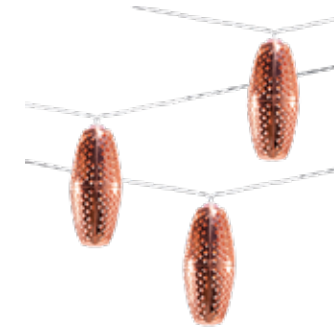

B. Bloom Lantern

5" x 12" | steel

1. Midnight Blue
32160

2. White
32161

A. Marrakesh Metallic String

1" x 3" on 15' string steel

Includes 10 LEDs & 7.5" solar panel planting stake.

1. Copper Star
32163

2. Silver Star
32165

B. Solid Nylon String

2.5" x 2.5" on 35' string nylon

Includes 10 lanterns & 7.5" solar panel planting stake.

Includes 5 colors (except for white 32049).

1. Watery Blues
31891

2. White
32049